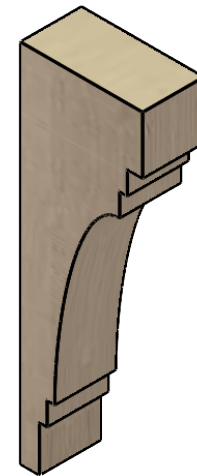

ITEM NUMBER: CORU02X04X12PECRCPR

2"W X 4"D X 12"H SERIES 2 THIN PESCADERO ROUGH CEDAR TIMBERTHANE
FAUX WOOD CORBEL, PRIMED

SIDE PROFILE

FRONT PROFILE

ISOMETRIC

EKENA MILLWORK
2300 WEST MAIN ST.
CLARKSVILLE, TX 75426
TOLL FREE: 866-607-0453
WWW.EKENAMILLWORK.COM

NOTES

1. INSTALLATION TO BE COMPLETED IN ACCORDANCE WITH MANUFACTURER'S SPECIFICATIONS.
2. DRAWING MAY NOT BE TO SCALE
3. THIS DRAWING IS INTENDED FOR DESIGN AND PLANNING PURPOSES ONLY.
4. ALL INFORMATION CONTAINED HEREIN WAS CURRENT AT THE TIME OF DEVELOPMENT BUT MUST BE REVIEWED AND APPROVED BY THE PRODUCT MANUFACTURER TO BE CONSIDERED ACCURATE.
5. TIMBERTHANE ARCHITECTURAL PRODUCTS ARE MADE FROM HIGH DENSITY URETHANE AND COME FACTORY PRIMED