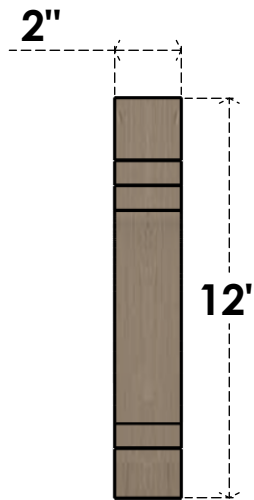

ITEM NUMBER: CORU02X04X12PECRCPR

2"W X 4"D X 12"H SERIES 2 THIN PESCADERO ROUGH CEDAR TIMBERTHANE
FAUX WOOD CORBEL, PRIMED

SIDE PROFILE

FRONT PROFILE

ISOMETRIC

EKENA MILLWORK
2300 WEST MAIN ST.
CLARKSVILLE, TX 75426
TOLL FREE: 866-607-0453
WWW.EKENAMILLWORK.COM

NOTES

1. INSTALLATION TO BE COMPLETED IN ACCORDANCE WITH MANUFACTURER'S SPECIFICATIONS.
2. DRAWING MAY NOT BE TO SCALE
3. THIS DRAWING IS INTENDED FOR DESIGN AND PLANNING PURPOSES ONLY.
4. ALL INFORMATION CONTAINED HEREIN WAS CURRENT AT THE TIME OF DEVELOPMENT BUT MUST BE REVIEWED AND APPROVED BY THE PRODUCT MANUFACTURER TO BE CONSIDERED ACCURATE.
5. TIMBERTHANE ARCHITECTURAL PRODUCTS ARE MADE FROM HIGH DENSITY URETHANE AND COME FACTORY PRIMED