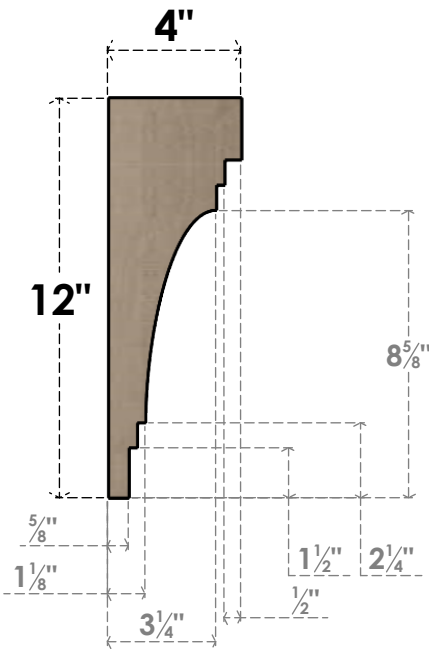

ITEM NUMBER: CORU02X04X12PECRCPR

2"W X 4"D X 12"H SERIES 2 THIN PESCADERO ROUGH CEDAR TIMBERTHANE
FAUX WOOD CORBEL, PRIMED

SIDE PROFILE

FRONT PROFILE

ISOMETRIC

EKENA MILLWORK
2300 WEST MAIN ST.
CLARKSVILLE, TX 75426
TOLL FREE: 866-607-0453
WWW.EKENAMILLWORK.COM

NOTES

1. INSTALLATION TO BE COMPLETED IN ACCORDANCE WITH MANUFACTURER'S SPECIFICATIONS.
2. DRAWING MAY NOT BE TO SCALE
3. THIS DRAWING IS INTENDED FOR DESIGN AND PLANNING PURPOSES ONLY.
4. ALL INFORMATION CONTAINED HEREIN WAS CURRENT AT THE TIME OF DEVELOPMENT BUT MUST BE REVIEWED AND APPROVED BY THE PRODUCT MANUFACTURER TO BE CONSIDERED ACCURATE.
5. TIMBERTHANE ARCHITECTURAL PRODUCTS ARE MADE FROM HIGH DENSITY URETHANE AND COME FACTORY PRIMED